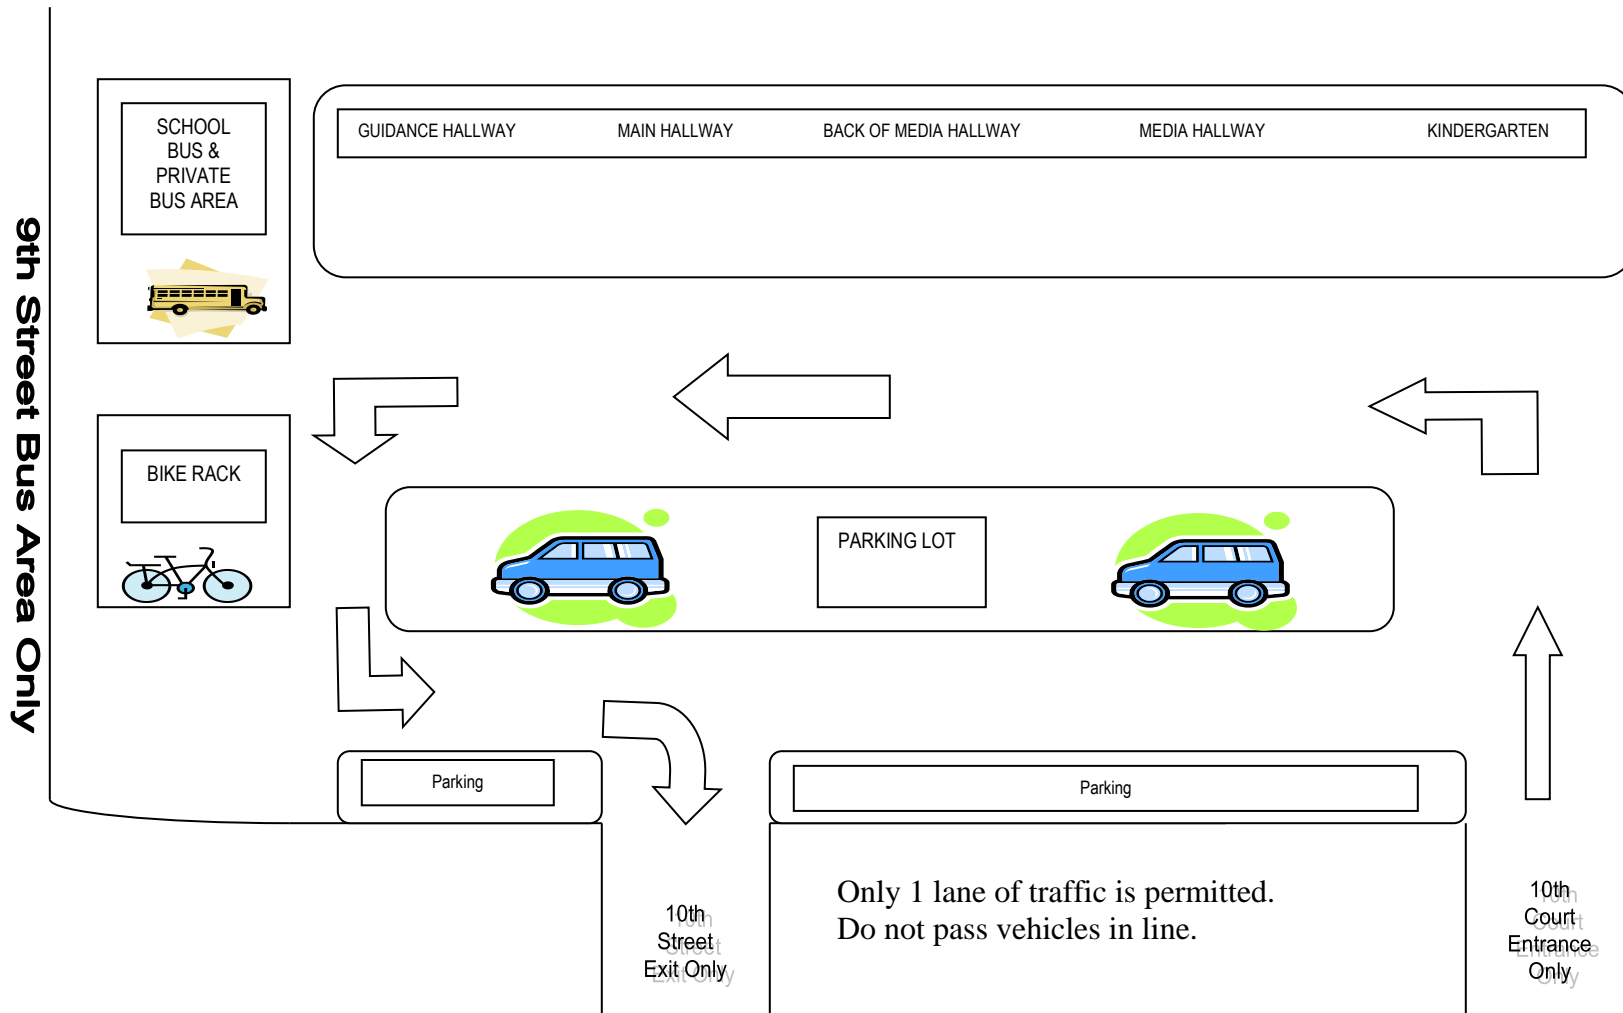

PEMBROKE PINES ELEMENTARY SCHOOL
E Learning Campus Access
School Year 2020-2021

During E Learning we will be adjusting our procedure to access to our campus. Please refer to the entrance and exit locations below.

Entrance: 6700 SW 10th Court

Exit 6700 SW 10th Street

*****Gates will be opened at 7:30 am each day.